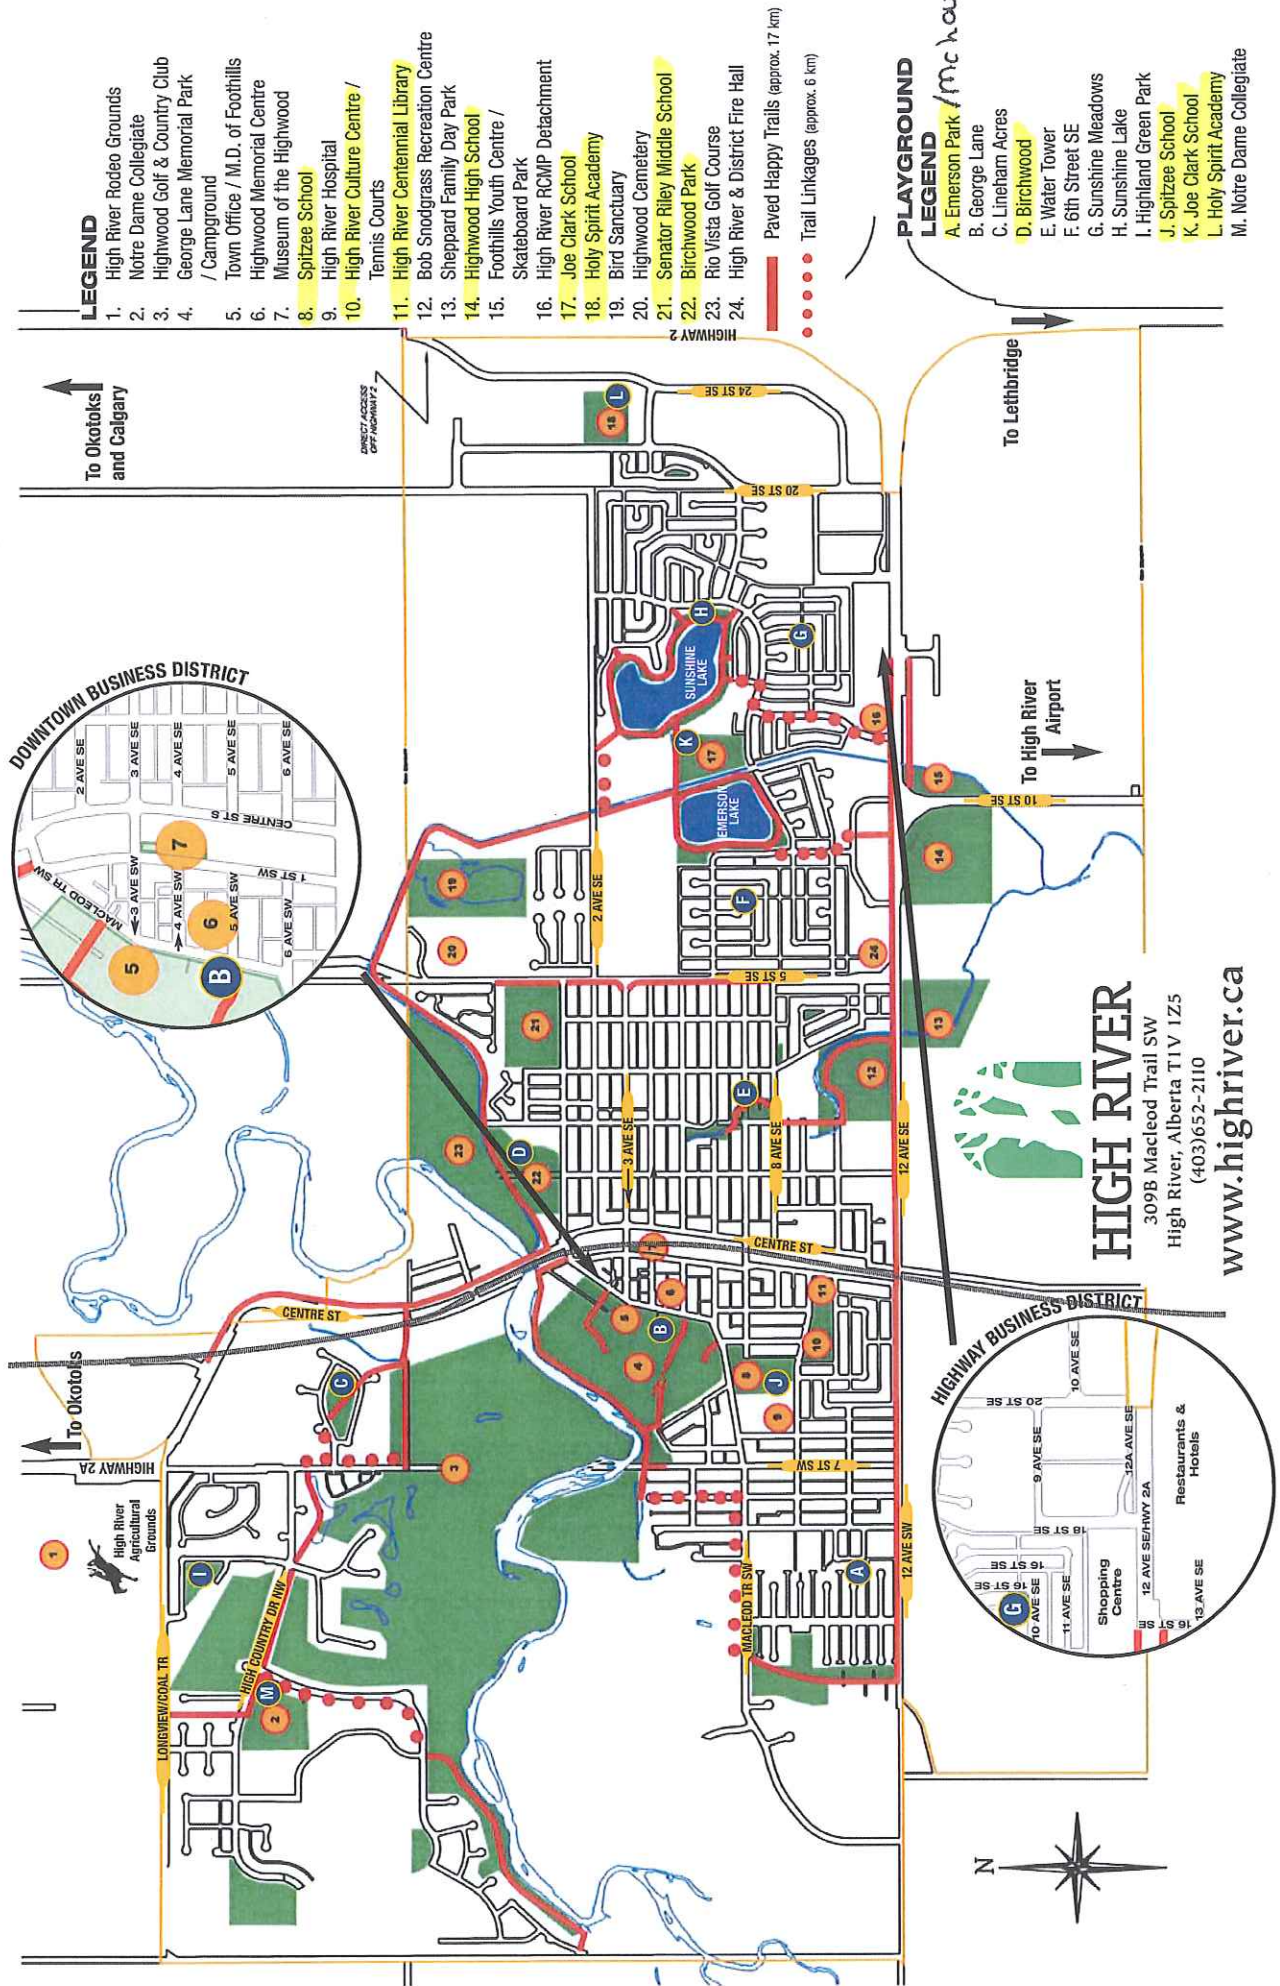

= HRMSA fields

LEGEND

1. High River Rodeo Grounds
 2. Notre Dame Collegiate
 3. Highwood Golf & Country Club
 4. George Lane Memorial Park / Campground
 5. Town Office / M.D. of Foothills
 6. Highwood Memorial Centre
 7. Museum of the Highwood
 8. Spitzee School
 9. High River Hospital
 10. High River Culture Centre / Tennis Courts
 11. High River Centennial Library
 12. Bob Snodgrass Recreation Centre
 13. Sheppard Family Day Park
 14. Highwood High School
 15. Foothills Youth Centre / Skateboard Park
 16. High River RCMP Detachment
 17. Joe Clark School
 18. Holy Spirit Academy
 19. Bird Sanctuary
 20. Highwood Cemetery
 21. Senator Riley Middle School
 22. Birchwood Park
 23. Rio Vista Golf Course
 24. High River & District Fire Hall
- Paved Happy Trails (approx. 17 km)
● Trail Linkages (approx. 6 km)

PLAYGROUND LEGEND

- A. Emerson Park / McLaughlin
- B. George Lane
- C. Lineham Acres
- D. Birchwood
- E. Water Tower
- F. 6th Street SE
- G. Sunshine Meadows
- H. Sunshine Lake
- I. Highland Green Park
- J. Spitzee School
- K. Joe Clark School
- L. Holy Spirit Academy
- M. Notre Dame Collegiate