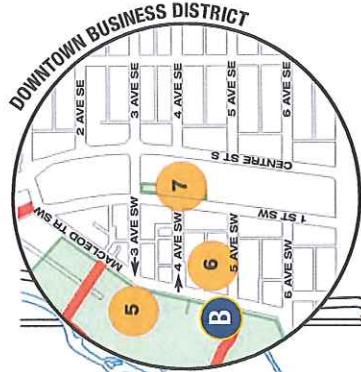

= HRMSA fields

LEGEND

1. High River Rodeo Grounds
 2. Notre Dame Collegiate
 3. Highwood Golf & Country Club
 4. George Lane Memorial Park / Campground
 5. Town Office / M.D. of Foothills
 6. Highwood Memorial Centre
 7. Museum of the Highwood
 8. Spitzee School
 9. High River Hospital
 10. High River Culture Centre / Tennis Courts
 11. High River Centennial Library
 12. Bob Snodgrass Recreation Centre
 13. Sheppard Family Day Park
 14. Highwood High School
 15. Foothills Youth Centre / Skateboard Park
 16. High River RCMP Detachment
 17. Joe Clark School
 18. Holy Spirit Academy
 19. Bird Sanctuary
 20. Highwood Cemetery
 21. Senator Riley Middle School
 22. Birchwood Park
 23. Rio Vista Golf Course
 24. High River & District Fire Hall
- Paved Happy Trails (approx. 17 km)
● Trail Linkages (approx. 6 km)

PLAYGROUND LEGEND

- A. Emerson Park / McLaughlin
- B. George Lane
- C. Lineham Acres
- D. Birchwood
- E. Water Tower
- F. 6th Street SE
- G. Sunshine Meadows
- H. Sunshine Lake
- I. Highland Green Park
- J. Spitzee School
- K. Joe Clark School
- L. Holy Spirit Academy
- M. Notre Dame Collegiate