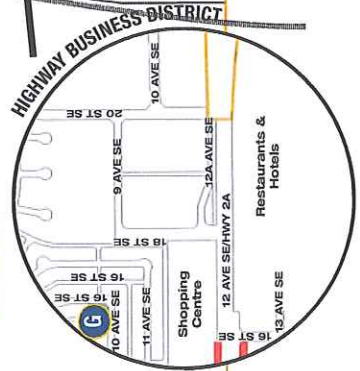

= HRMSA fields

LEGEND

1. High River Rodeo Grounds
 2. Notre Dame Collegiate
 3. Highwood Golf & Country Club
 4. George Lane Memorial Park / Campground
 5. Town Office / M.D. of Foothills
 6. Highwood Memorial Centre
 7. Museum of the Highwood
 8. Spitzee School
 9. High River Hospital
 10. High River Culture Centre / Tennis Courts
 11. High River Centennial Library
 12. Bob Snodgrass Recreation Centre
 13. Sheppard Family Day Park
 14. Highwood High School
 15. Foothills Youth Centre / Skateboard Park
 16. High River RCMP Detachment
 17. Joe Clark School
 18. Holy Spirit Academy
 19. Bird Sanctuary
 20. Highwood Cemetery
 21. Senator Riley Middle School
 22. Birchwood Park
 23. Rio Vista Golf Course
 24. High River & District Fire Hall
- Paved Happy Trails (approx. 17 km)
● Trail Linkages (approx. 6 km)

PLAYGROUND LEGEND

- A. Emerson Park / McLaughlin
- B. George Lane
- C. Lineham Acres
- D. Birchwood
- E. Water Tower
- F. 6th Street SE
- G. Sunshine Meadows
- H. Sunshine Lake
- I. Highland Green Park
- J. Spitzee School
- K. Joe Clark School
- L. Holy Spirit Academy
- M. Notre Dame Collegiate